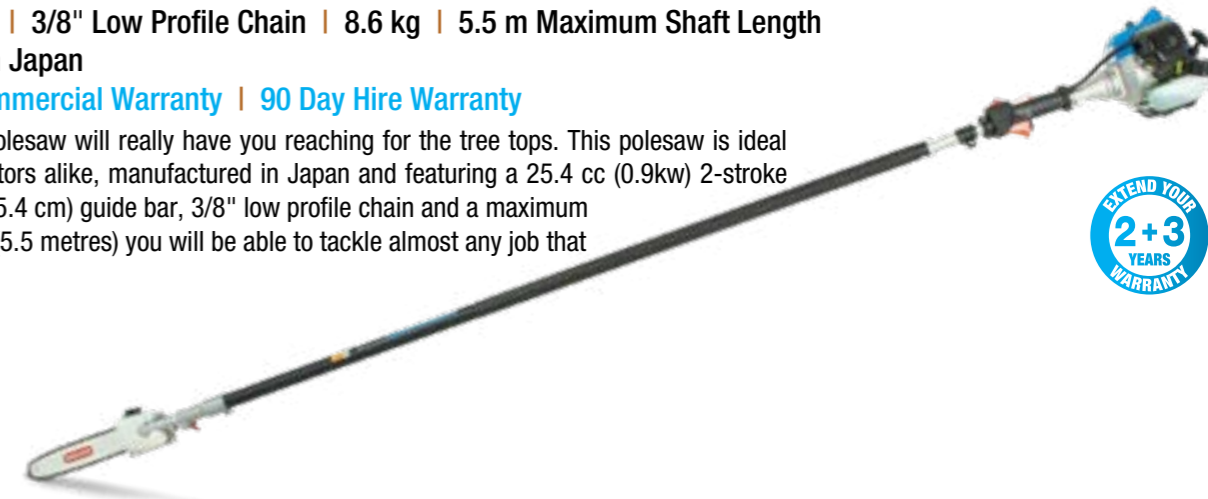

Specifications subject to change without notice. Images for illustrative purposes only.