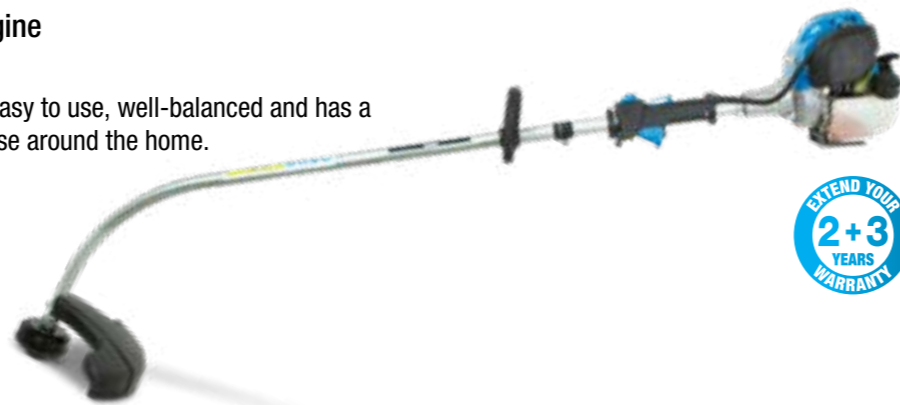

L2301 STRAIGHT SHAFT TRIMMER

BRUKL2301

22.5 cc | 0.75 kW | 5.7 kg | Use 40:1 Fuel Mix | 2 Stroke Engine
2 Year Domestic Warranty

A powerful and reliable unit able to handle medium to large jobs - leaving your yard in pristine condition. The solid drive shaft offers less vibration, smoother running and longer shaft life. Equipped with nylon bump feed and is metal blade capable.

All attachments shown are also suited to our commercial petrol powered multi-tool range.

B2501 BENT SHAFT TRIMMER

BRUCB2501

25 cc | 5.3 kg | 550 ml Fuel Tank | 4 Stroke Engine
2 Year Domestic Warranty

This trimmer makes light work of any job. It's lightweight, easy to use, well-balanced and has a heavy-duty nylon bump feed head for longer life. Ideal for use around the home.