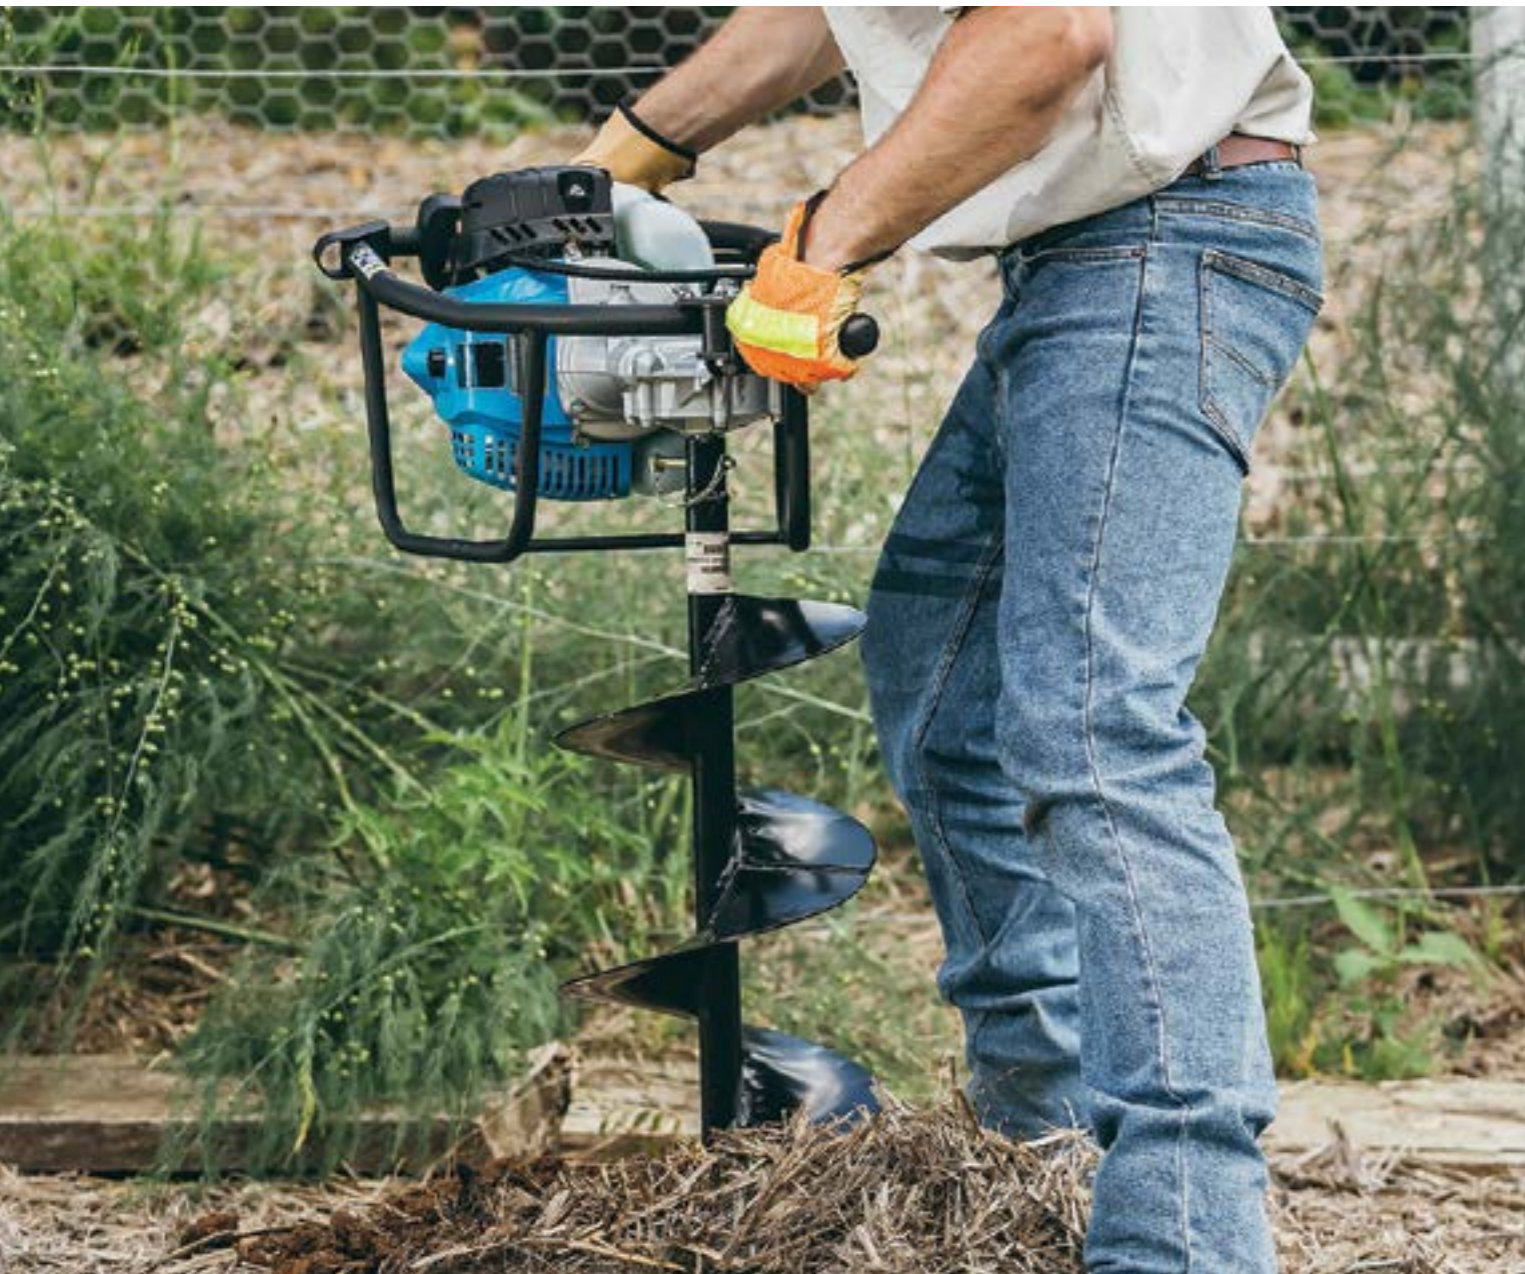

EARTH AUGER

EA501 EARTH AUGER

BRUEA501

50.1 cc | 2.1 kW | 12 kg (without auger) | Use 40:1 Fuel Mix
2 Year Domestic & Commercial Warranty | 90 Day Hire Warranty

The Bushranger EA501 is heavy-duty, high-powered earth auger that makes the ideal partner for hard landscaping, farm work and construction sites. Getting to places where mounted machines cannot reach, this powerful auger drills holes even in hard ground with its impressive 50.1 cc engine and 2.1kW output. Perfect for boring holes for fencing, signposts, planting trees or even taking soil samples. Powered by an incredible 3.5 horsepower, 2-stroke engine made in Japan, giving you high-performance, high torque power and long-term reliability.

- Bushranger commercial handheld products feature chrome impregnated cylinders giving them a longer life.
- High torque, high powered, state of the art 50.1 cc engine makes this earth auger a must for any digging operation.
- Worm gear transmission.
- Augers which are sold separately are available in 4", 6", 8" and 10".
- Engine protection frame and handle system.