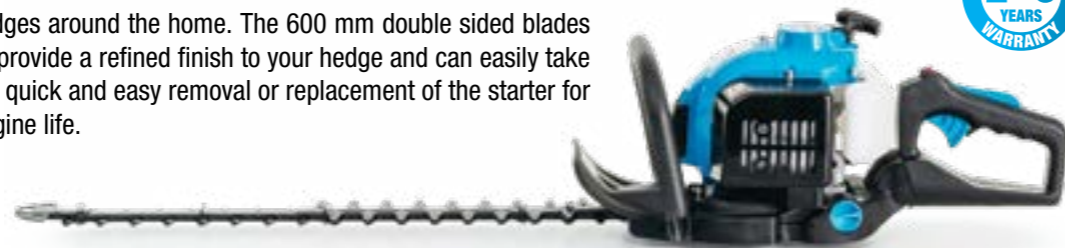

MT2501 MULTI-TOOL

BRUCMT2501 - Skin Only / BRUCMT2501KIT - Skin & All Attachments

25 cc | 3.2 kg (Powerhead Only) | 550 ml Fuel Tank | 4 Stroke Engine
2 Year Domestic Warranty

The intelligent answer for all round garden maintenance and landscaping. It adapts to your garden with four of the most useful attachments which are fitted and removed with a tool-free coupling making it easy to store and transport. You can choose from a hedge trimmer, pruner, edger and string trimmer attachments, making it the most versatile tool for home or as a perfect backup tool for your business. The attachments for this unit also fit our 36V and MT2701 multi-tool unit, giving you ultimate flexibility.

HT2601 HEDGE TRIMMER

BRUYJHT2601

25.4 cc | 0.75 kW | 7.6 kg | 24" Blade | Swivel Handle | Use 40:1 Fuel Mix | 2 Stroke Engine
2 Year Domestic Warranty

A fantastic unit to maintain and shape hedges around the home. The 600 mm double sided blades with 33 teeth (each with 30mm opening) provide a refined finish to your hedge and can easily take on larger branches. The full crank enables quick and easy removal or replacement of the starter for a longer, stronger and better-balanced engine life.