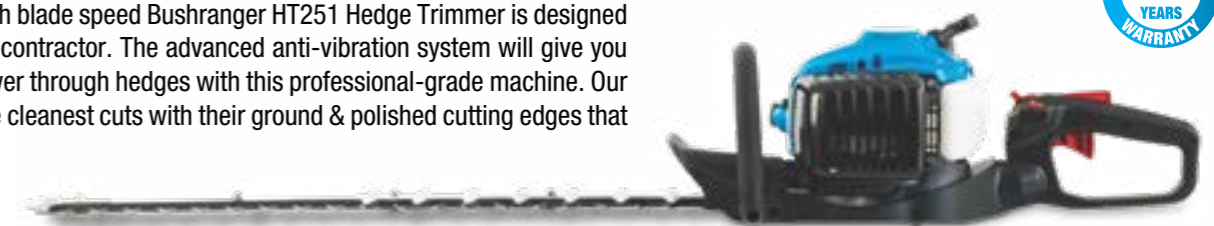

Designed and built for the professional contractor. The advanced anti-vibration system will give you additional comfort as you power through hedges with this professional-grade machine. Our hedge trimmer will deliver the cleanest cuts with their ground & polished cutting edges that minimise leaf browning.

The super lightweight and high blade speed Bushranger HT251 Hedge Trimmer is designed and built for the professional contractor. The advanced anti-vibration system will give you additional comfort as you power through hedges with this professional-grade machine. Our hedge trimmer will deliver the cleanest cuts with their ground & polished cutting edges that minimise leaf browning.