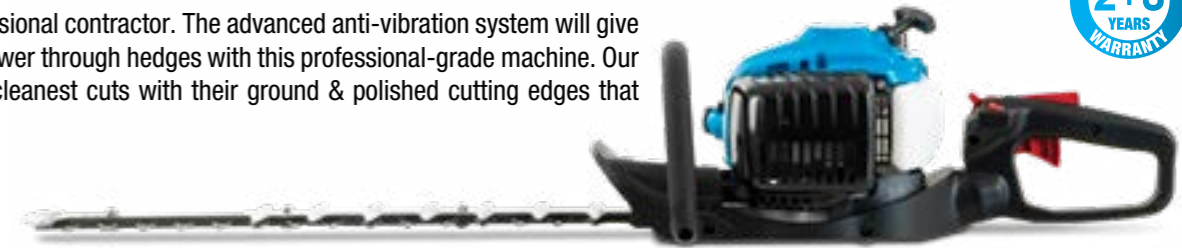

Designed and built for the professional contractor, this trimmer is ergonomically designed to maintain operator comfort throughout longer work periods. The double-sided blades have ground and polished cutting edges to deliver a clean cut which minimises leaf browning. A truly unrivaled, professional grade, high performing trimmer.

Designed and built for the professional contractor. The advanced anti-vibration system will give you additional comfort as you power through hedges with this professional-grade machine. Our hedge trimmer will deliver the cleanest cuts with their ground & polished cutting edges that minimise leaf browning.