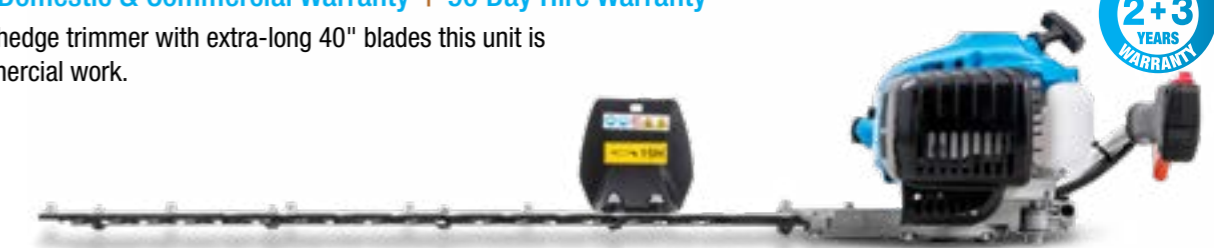

HTS261 HEDGE TRIMMER

BRUHTS261

22.5 cc | 0.8 kW | 6.2 kg | 40" Blade | High Blade Speed | Use 40:1 Fuel Mix | Easy Start Mechanism
Made In Japan | **2 Year Domestic & Commercial Warranty** | **90 Day Hire Warranty**

A well balanced single sided hedge trimmer with extra-long 40" blades this unit is designed to handle any commercial work.